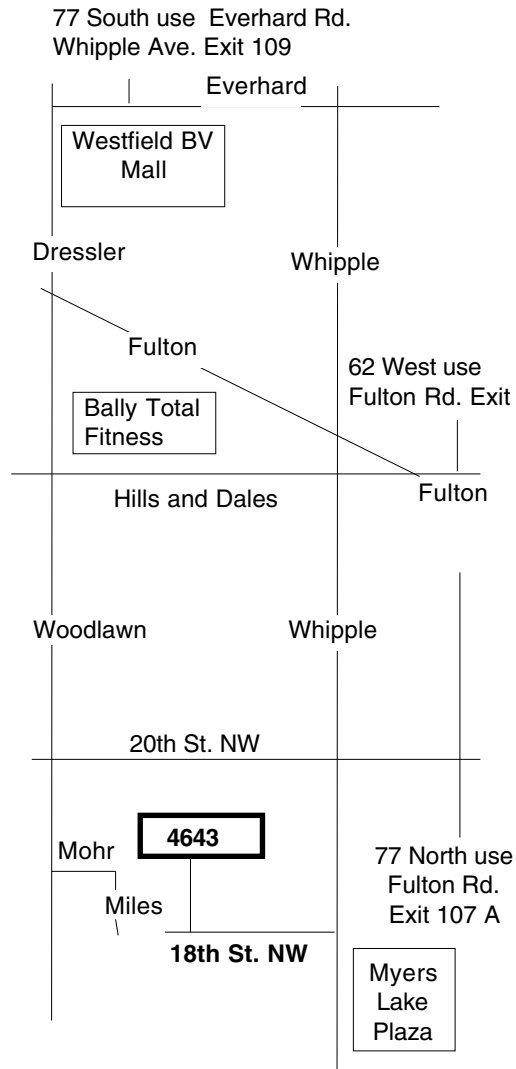

Vahila Acupuncture & Massage Therapy
4643 18th ST. NW
Canton, OH 44708
330-477-0777

From the North: Take 77 South. Off at Everhard/Whipple exit. Turn Left at end of ramp onto Everhard. Take Everhard to Whipple (1st light). Go Right on Whipple. Take Whipple to 18th St. Turn Right on 18th (only way you can turn). go .3 miles. Address sign 4643 is on Right at end of a long driveway. Turn Right down the long driveway. Go back 500 feet. Office is a brick ranch with attached 2 car garage.

From the South: Take 77 North to Fulton Rd. Exit. Turn Left on Fulton. Take Fulton to Whipple (bear left at the "Y" intersection). Turn Left on Whipple. Take Whipple to 18th St. Turn Right on 18th (only way you can turn). go .3 miles. Address sign 4643 is on Right at end of a long driveway. Turn Right down the long driveway. Go back 500 feet. Office is a brick ranch with attached 2 car garage.